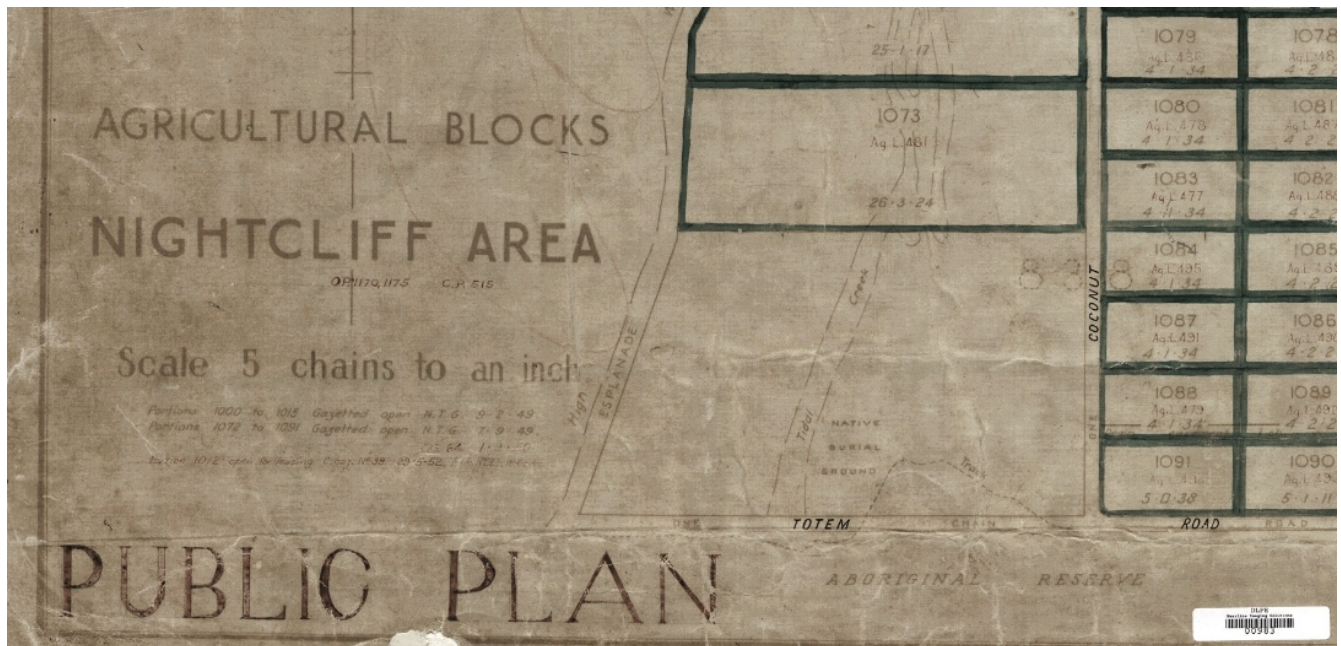

# NATIVE BURIAL GROUNDS

Source: Historic Maps Index Northern Territory Department of Lands (online search)

Map ID 983 Agricultural Blocks Nightcliff Area (1949)

Map ID 1052 Town of Nightcliff and Environs (1950)